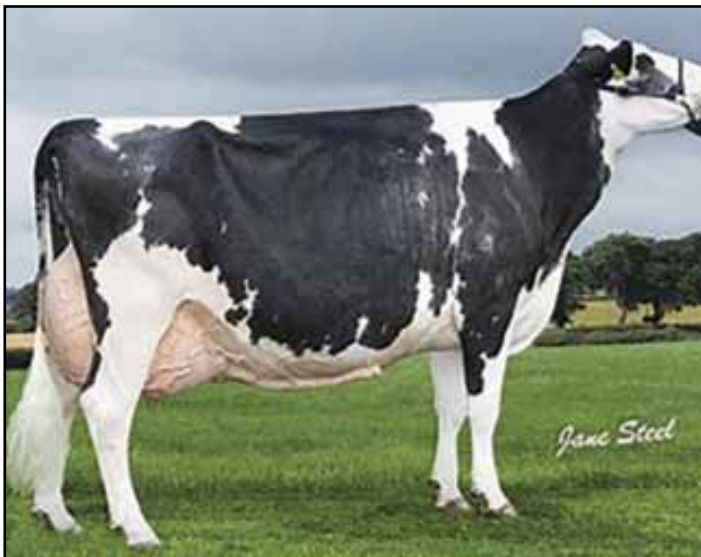

sire Pine-Tree-I Pursuit

dam Warnelview Doc Nita 8 ET (VG-85) .....by Woodcrest King Doc
gd Warnelview Final Cut Nita 39*, LP170, SP, (EX-97) .....by Gillette Final Cut
3d Warnelview Lee Nita LP50, SP, (Ex-92-2) .....by Comestar Lee
4d Canrikka Brittany Nita LP80, (VG-89)

158A. Her HC, WINTON SHIELD NITA 01142531603541

(UK/142531/603541), born 13.3.26, by Koepon Shield-Red

WINTON PURSUIT NITA Good Plus-83 is bred from 4 generations of Very Good or Excellent cows.

1. 2/0 2,045 62 4.81 3.13 (ACC=69) then giving 35.4kg daily (CC=49)

She is maternal sister to Winton Haniko Nita ET (VG-87).

WARNELVIEW DOC NITA 8 ET Very Good-85

1. 2/2 9,874 305 4.15 2.91
2. 3/3 11,737 305 4.46 3.03

She is full sister to the 11,740kg 4.82% (3.41) Warnelview Doc Nita 9 ET (VG-88); to the 11,047kg 4.37% (3.18) Warnelview Doc Nita 10 ET (VG-87); to Warnelview Doc Nita 12 ET (VG-86); to Warnelview Norwich ET (Ex-91), and maternal sister to 14 (Ex) cows & 2 (Ex) Bulls and 3 (VG) cows.

WARNELVIEW FINAL CUT NITA 39*, LP170, SP, Excellent-97-7

2.	3/5	12,852	305	4.91	3.28	6.	8/9	12,560	305	4.44	3.15
3.	4/7	14,007	305	4.91	3.18	7.	10/6	12,426	305	5.21	3.41
4.	5/9	14,318	305	5.01	3.14	8.	112/7	12,099	305	4.93	3.07
5.	7/5	13,716	305	5.32	3.38						

She was maternal sister to Warnelview Bingo Nita (VG-87). Her dam was the 12,184kg 4.72% (3.18) Warnelview Lee Nita LP50, SP, (Ex-92-2); gd was the 11,780kg 4.6% (3.05) Canrikka Brittany Nita LP80, (VG-89).

WARNELVIEW FINAL CUT NITA 39*, LP70, SP, (Ex-97)
Gd of lot 158