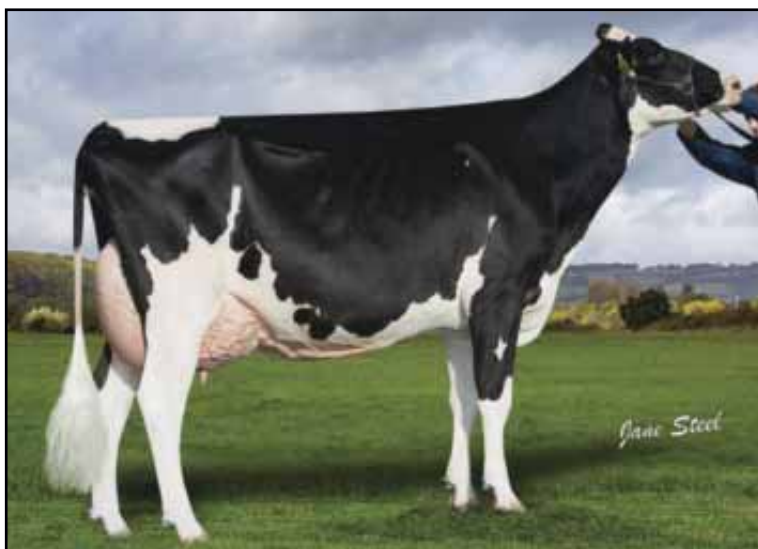

1. 1/11 14,076 365 5.00 3.30
2. 3/3 16,144 365 4.60 3.30

She was full sister the prizewinning MS Apple Atarah ET (VG-86), Nom All-Am & All-Can Milking Yearling 2016 and to MS Apple Akasha ET (Ex-92) and maternal sister to the prizewinning 11,725kg 4.0% (3.6) Miss Apple Snapple-Red ET (Ex-96-2E). HM Grand Champion World Dairy Expo an All American R&W 4yo 2017; to the 13,729kg 3.35% MS Apples Applause ET (Ex-94); to the 14,776kg 4.1% (3.3) MS Apple Blossom ET (Ex-91-3E) and to the 10,074kg 3.9% MS Apples Angelina ET (Ex-91-2E); to the 14,833kg 4.2% (3.3) MS Apples Asset-Red ET (Ex-92 5*); to the 12,481kg 4.6% (3.5) MS Apple Cider ET (Ex-91-3E); to MS Apple Pie-Red ET (Ex-91); to MS Apple Juice ET (Ex-92); to the 9,852kg 4.9% (3.9) MS Apple Brandy ET (Ex-90 2*); to the 13,586kg 3.8% (3.3) MS Apples Aleda-Red ET (Ex-93); to the 14,896kg 3.7% (3.2) MS Delicious Apple-Red ET (Ex-94-2E); to the 16,992kg 4.0% (3.5) MS Apples Angel (Ex-94-2E); to the 15,495kg 4.1% MS Apple Orchard ET (Ex-93-3); to MS Apples Uno Adele ET (VG-88 2yr 4*); to many other Ex and VG cows and bulls in AI. Her dam was the prizewinning 14,116kg 4.30% (3.40) KHW Regiment Apple-Red ET (Ex=96-4), DOM, 28*, sold for \$1,000,000 Global Glamour Sale 2008; gd was the 15,626kg 4.5% (3.4) Kamps-Hollow Altitude ET (Ex-95-2E, DOM 2*); 3d was the 15,163kg 4.2% (3.3) Clover-Mist Alisha (Ex-93-3E, DOM); 4d was the 16,647kg 5.2% (3.4) Clover Mist Augy Star (Ex-94-4E, DOM); 5d was the prizewinning 11,367kg 4.3% D-R-A August (Ex-96-4E), Nom.All-American 1986 and All-Wisconsin Aged Cow 1987; 6d was D-R-A Ideal Precious Leader (Ex-90-2E); 7d was D-R-A Princess Lad Leader (Ex-90-3E).