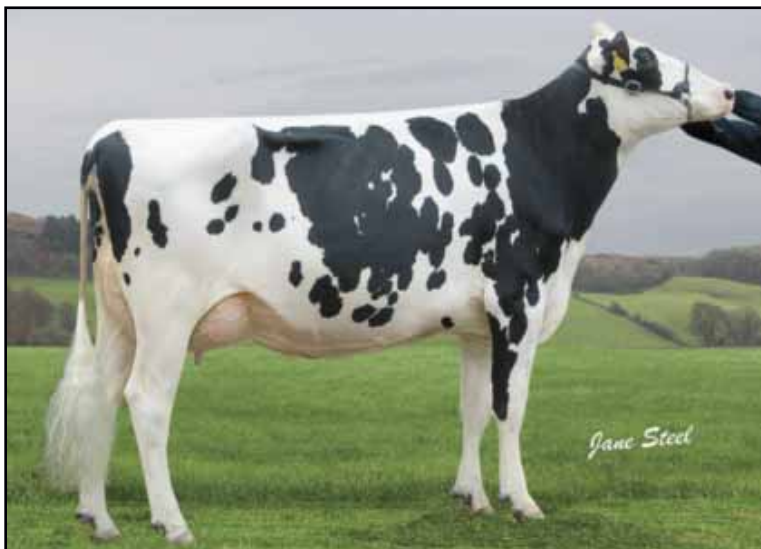

SAHARA SHOTGLASS FLEUR 10*, LP60, SP, Excellent-92-3
Dam lot 11

LOT

12. WINTON HIGH OCTANE MEG 01142531202592 Excellent-90

(UK/142531/202592), 2592, born 27.7.20

sire **Stantons High Octane**

dam Winton Mount Meg (VG-85) .....by Ards Paramount
gd Winton Jackwyn Meg 3 LP50, SP, (Ex-90-2) .....by Winton Jackwyn
3d Winton Leadoff Meg 3 LP70, SP, (Ex-94-4)

Dam of lot 122

LC 26.10.25

AI 21.3.26 by British Blue

WINTON HIGH OCTANE MEG Excellent-90

1.	2/1	9,250	305	3.51	3.06	4.	5/3	9,455	199	4.06	3.05
2.	3/2	10,126	305	3.71	3.03	(ACC=148) then giving 40.8kg daily (CC=124)					
3.	4/4	12,086	305	3.59	2.71						

WINTON MOUNT MEG Very Good-85

1.	2/5	9,104	305	3.66	3.21	3.	4/9	8,688	303	4.14	3.17
2.	3/6	10,185	305	4.54	3.23						

She is full sister to Winton Mount Meg 2 (VG-85) and maternal sister to 13,410kg 4.6% (2.99) Winton Dorcy Meg LP50, SP2, (Ex-90).

WINTON JACKWYN MEG 3 LP50, SP, Excellent-90-2

1.	2/4	9,536	305	3.75	3.13	4.	5/4	10,937	305	3.77	3.24
2.	3/4	9,485	305	4.16	3.11	5.	6/4	9,571	285	3.84	3.18
3.	4/5	12,306	305	4.42	3.09						

Her dam was the 13,104kg 4.11% (3.05) Winton Leadoff Meg 3 LP70, SP, (Ex-94-4); gd was the 9,004kg 4.28% (3.21) Winton Leader Meg; 3d was the 10,566kg 4.44% (3.04) Winton Starbuck Meg 4 (VG-86); 4d was the 13,851kg 4.04% (2.82) Winton Hancer Meg 8*, LP140, (Ex-91); 5d was the 11,951kg 3.86% (3.19) Bartonhoo Royal Meg 19*, EC(100), RM, (Ex-2).